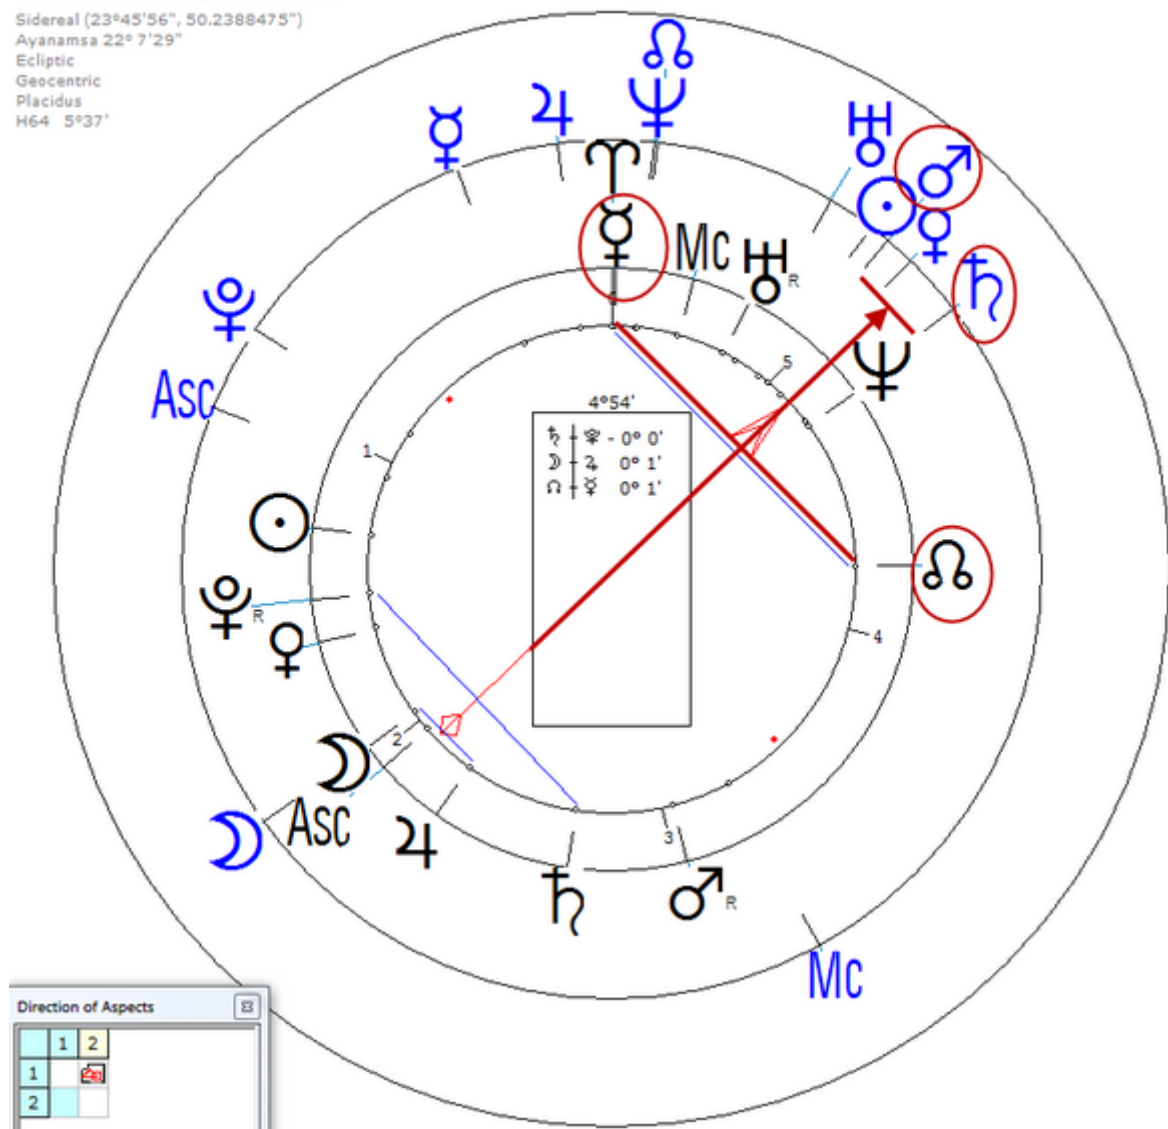

Johndro, Lorne

30 January 1882 at 00:30 (= 12:30 AM)Franklin Center, Canada, 45n02, 73w55

Canadian astrologer interested in the research of electromagnetic fields and their astrological correspondence.

<https://www.astro.com/astro-databank/Johndro,_Lorne>

Johndro committed suicide within hours after his wife died on 11/11/1951, 5:10 PM PST, San Diego, CA.

Progressed Lunar Return (Harmonic 64)

Lunar $\♂/\♁$ = $\♁_n/\♁_n$

Johndro, Lorne
30 January 1882 Mon 0:30 (GMT-4:55:40) 45n02 73w55
Franklin Centre PQ, Quebec, Canada
Sidereal (23°45'56", 50.2388475")
Ayanamsa 22° 7'29"
Ecliptic
Geocentric
Placidus
H64 5°37'